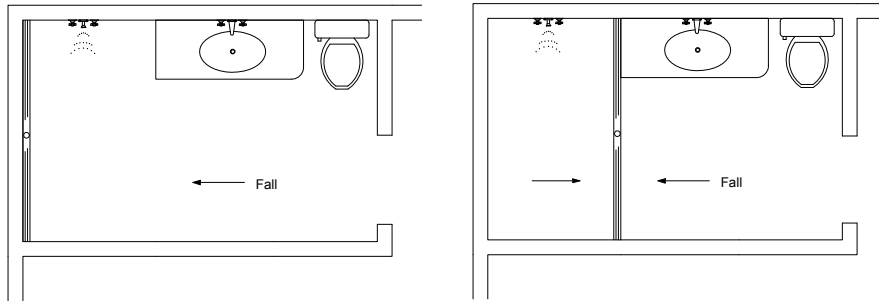

100i40 Bathroom

For 100ARi40, 100PSi40, 100TRi40

NOTE, refer to AS3500 for specific outlet pipe sizes related to your specific installation.

NOTE, this method requires the channel system to be ABOVE and SEPARATE from the WATERPROOFING.