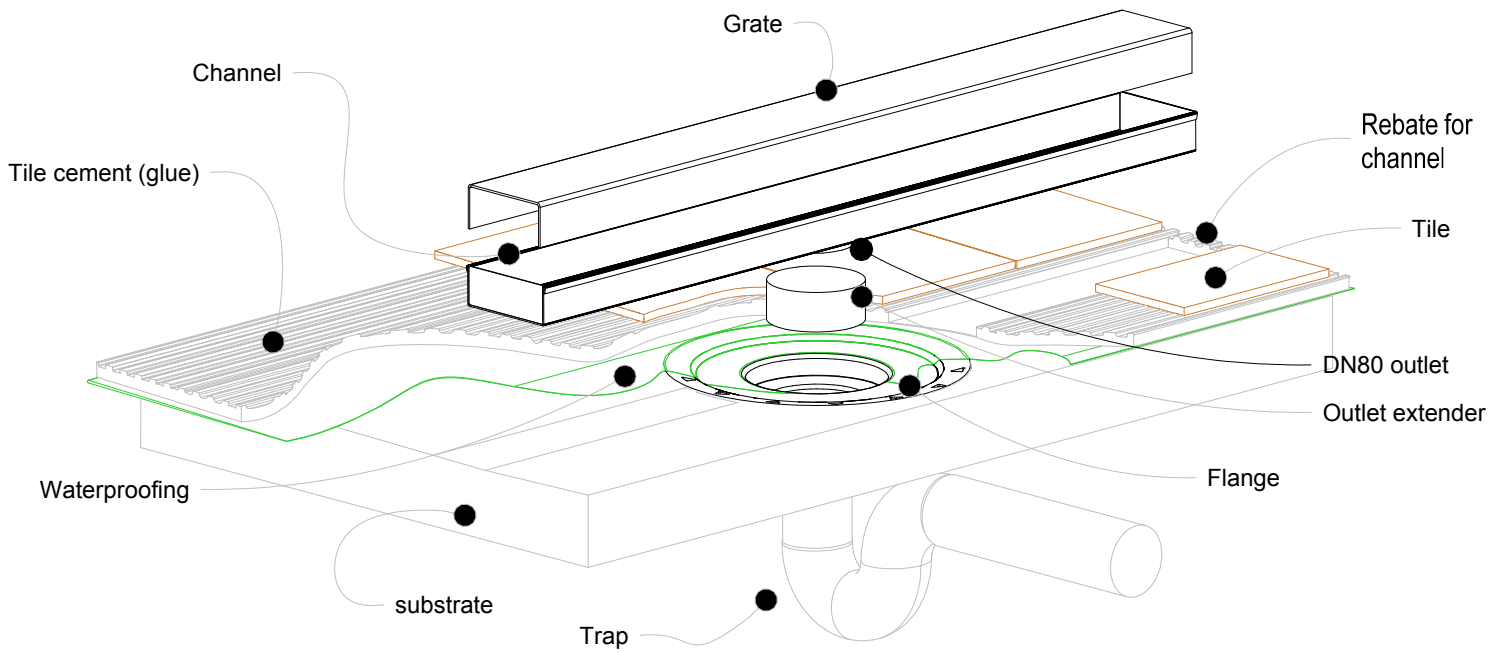

100i40 Bathroom

For 100ARi40, 100PSi40, 100TRi40

NOTE, refer to AS3500 for specific outlet pipe sizes related to your specific installation.

NOTE, this method requires the channel system to be ABOVE and SEPARATE from the WATERPROOFING.